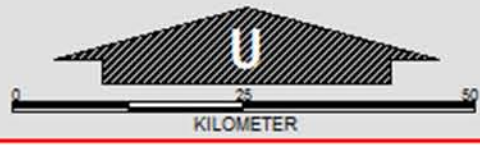

PETA CADANGAN GUNA TANAH DAERAH LIPIS 2020

NEGERI
KELANTAN

PENUNJUK:

KOMPONEN GUNA TANAH	SEDIADA	CADANGAN
Perumahan	[Orange box]	[Orange box with diagonal lines]
Perdagangan dan Perkhidmatan	[Blue box]	[Blue box with diagonal lines]
Perindustrian	[Purple box]	[Purple box with diagonal lines]
Institusi dan Kemudahan Masyarakat	[Red box]	[Red box with diagonal lines]
Infrastruktur dan Utiliti	[White box with black border]	[White box with black border]
Tanah Lapang dan Rekreasi	[Light green box]	[Light green box with diagonal lines]
Pertanian	[Green box]	[Green box with diagonal lines]
Hutan Simpan Kekal	[Dark green box]	[Dark green box with diagonal lines]
Per lombong	[Purple box with dots]	[Purple box with dots]
Jalan Raya	[Black line]	[Black line]
Cadangan Menalataraf Jalan Raya	[Black line]	[Black line]
Central Spine Road (CSR)	[Black line]	[Black line]
Talian Rentis Elektrik	[Red line]	[Red line]
Badan Air	[Blue line]	[Blue line]
Cadangan Tapak Geopark (Gua)	[Blue triangle]	[Blue triangle]
LAIN-LAIN	[Red dashed line]	[Red dashed line]
Sempadan Daerah	[Red dashed line]	[Red dashed line]
Sempadan Mukim	[Red dashed line]	[Red dashed line]
Sempadan Negeri	[Red dashed line]	[Red dashed line]